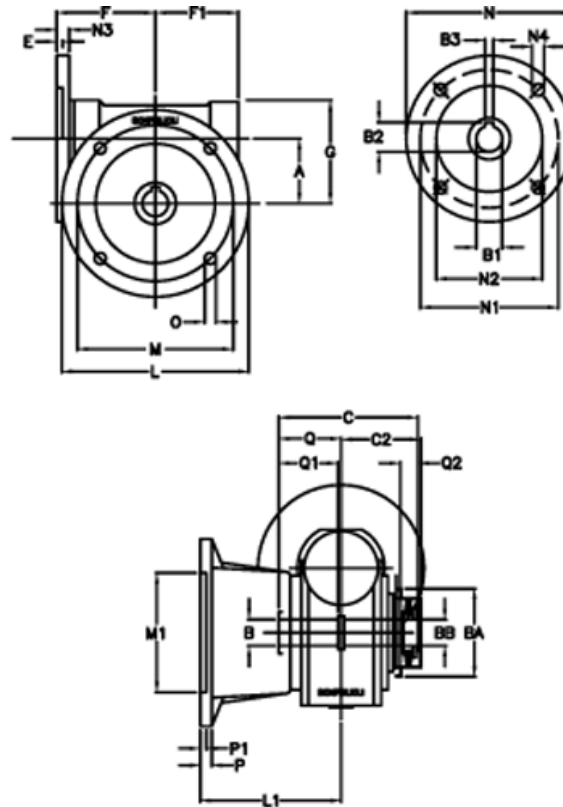

Data Sheet

Article number: 390204401462236

Description: Worm Gear with Torque Limiter
VF 44-L2-FA-14-P63B5

Measures

a = 44.6	C2 = 48	m = 87	P = 9
B = 18	Description = VF 44FA-xx-63B5	M1 = 60	P1 = 7
B1 E7 = 11	E = 2	N = 140	Q = 32.0
B2 = 12.8	F = 65	N1 = 115	Q1 = 32
B3 H9 = 4	F1 = 54	N2 = 95	Q2 = 12
BA = 40	g = 71	N3 = 10.5	
BB H7 = 11	L = 110	N4 = 9.5	
C = 79	L1 = 90	O = 8.5	